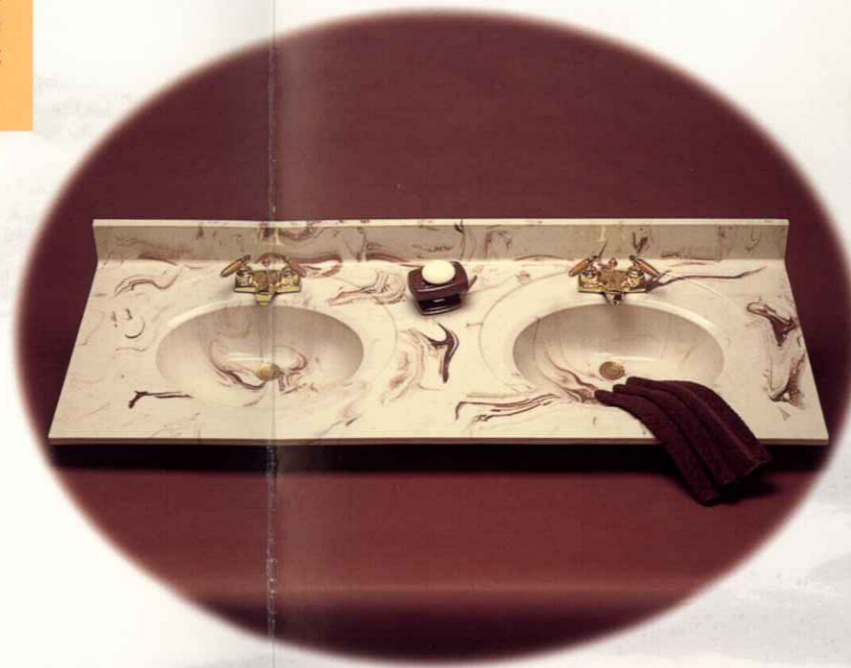

MODULAR AND CUSTOM UNITS

ensive line of cultured marble products, including sinks, vanity tops, paneling, and custom-casted products designed for both beauty and durability. Cultured d by blending specific amounts of polyester resins, fillers, and pigment. The cast into molds which are gel coated for a high-luster and durable finish. We t of standard and custom-blended colors and can match all major plumbing s' factory colors.

MODULARS

Single bowl modulars pictured above are available in 19- and 22-inch depths, with oval or shell designs. All have recessed flow-back rings and 4-inch backsplash as well as no-drip edging and standard 4-inch center-to-center faucet drilling. (Other center-to-center faucet drilling available.)

GRANITE

Featured to the left is our 37-inch by 22-inch modular in sand granite. Cultured granite is available in modular as well as custom configurations. See sample color section.

CUSTOMS

Custom units are available in a variety of lengths and sizes from 24- to 120-inch lengths and 19- or 22-inch depths. Multiple bowl units are available, limited only by the length of the unit. Our 61-inch double oval vanity is pictured above in walnut on bone.

CUSTOMS (SPECIAL CONFIGURATIONS)

Special configurations, such as banjo, angular, and "L"-shaped tops, with custom depths, allow customers to express individuality and imagination. Our banjo version is pictured above with a set of side splashes in white on white. A variety of configurations can be achieved by using specially designed mold templates.