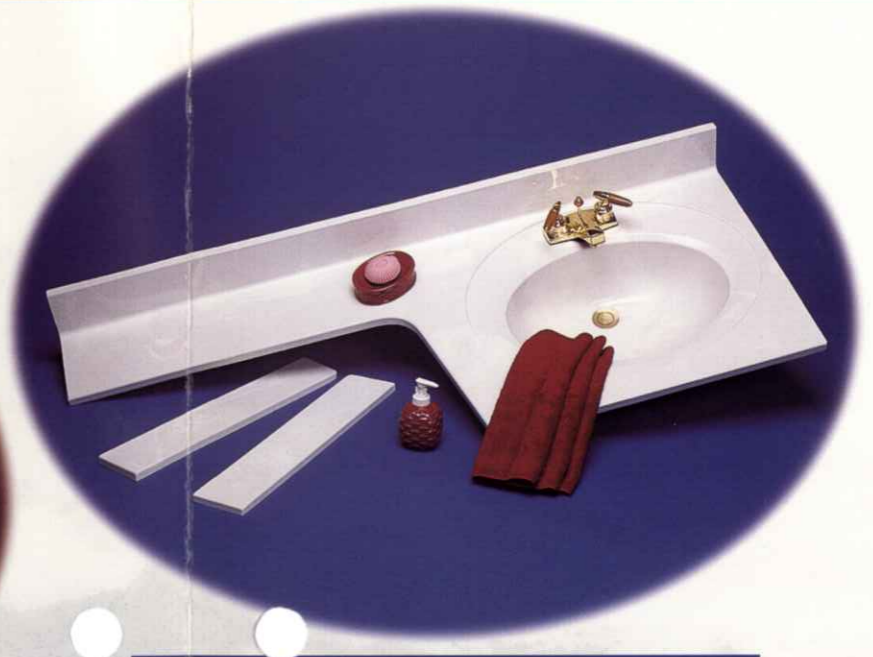

MODULAR AND CUSTOM UNITS

ensive line of cultured marble products, including sinks, vanity tops, paneling, and custom-casted products designed for both beauty and durability. Cultured d by blending specific amounts of polyester resins, fillers, and pigment. The cast into molds which are gel coated for a high-luster and durable finish. We t of standard and custom-blended colors and can match all major plumbing s' factory colors.

MODULARS

Single bowl modulars pictured above are available in 19- and 22-inch depths, with oval or shell designs. All have recessed flow-back rings and 4-inch backsplash as well as no-drip edging and standard 4-inch center-to-center faucet drilling. (Other center-to-center faucet drilling available.)

GRANITE

Featured to the left is our 37-inch by 22-inch modular in sand granite. Cultured granite is available in modular as well as custom configurations. See sample color section.

CUSTOMS

Custom units are available in a variety of lengths and sizes from 24- to 120-inch lengths and 19- or 22-inch depths. Multiple bowl units are available, limited only by the length of the unit. Our 61-inch double oval vanity is pictured above in walnut on bone.

CUSTOMS (SPECIAL CONFIGURATIONS)

Special configurations, such as banjo, angular, and "L"-shaped tops, with custom depths, allow customers to express individuality and imagination. Our banjo version is pictured above with a set of side splashes in white on white. A variety of configurations can be achieved by using specially designed mold templates.