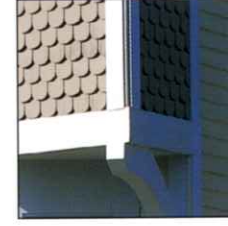

Perfection Shingles and CedarBoards Double 6" with 7-1/4" Band Board with foam insert

Corner

Beaded SuperCorner

Traditional SuperCorner

Fluted SuperCorner

4-Piece Corner with 3-1/2" Lineal and Quarter Round Insert

Window & Door

3-1/2" Lineal

5" and 3-1/2" Lineals with Crown Molding

3-1/2" Lineal with Corner Block and Rosette

3-1/2" Lineal with Crown Molding

Millwork™

**Soffit
& Gable**

Accent

Columns

**Corners
& Casings**

Restoration Millwork products can be routed and custom finished as shown in above pictures.

Combine both Vinyl Carpentry and Restoration Millwork for the ultimate in wood look and performance.