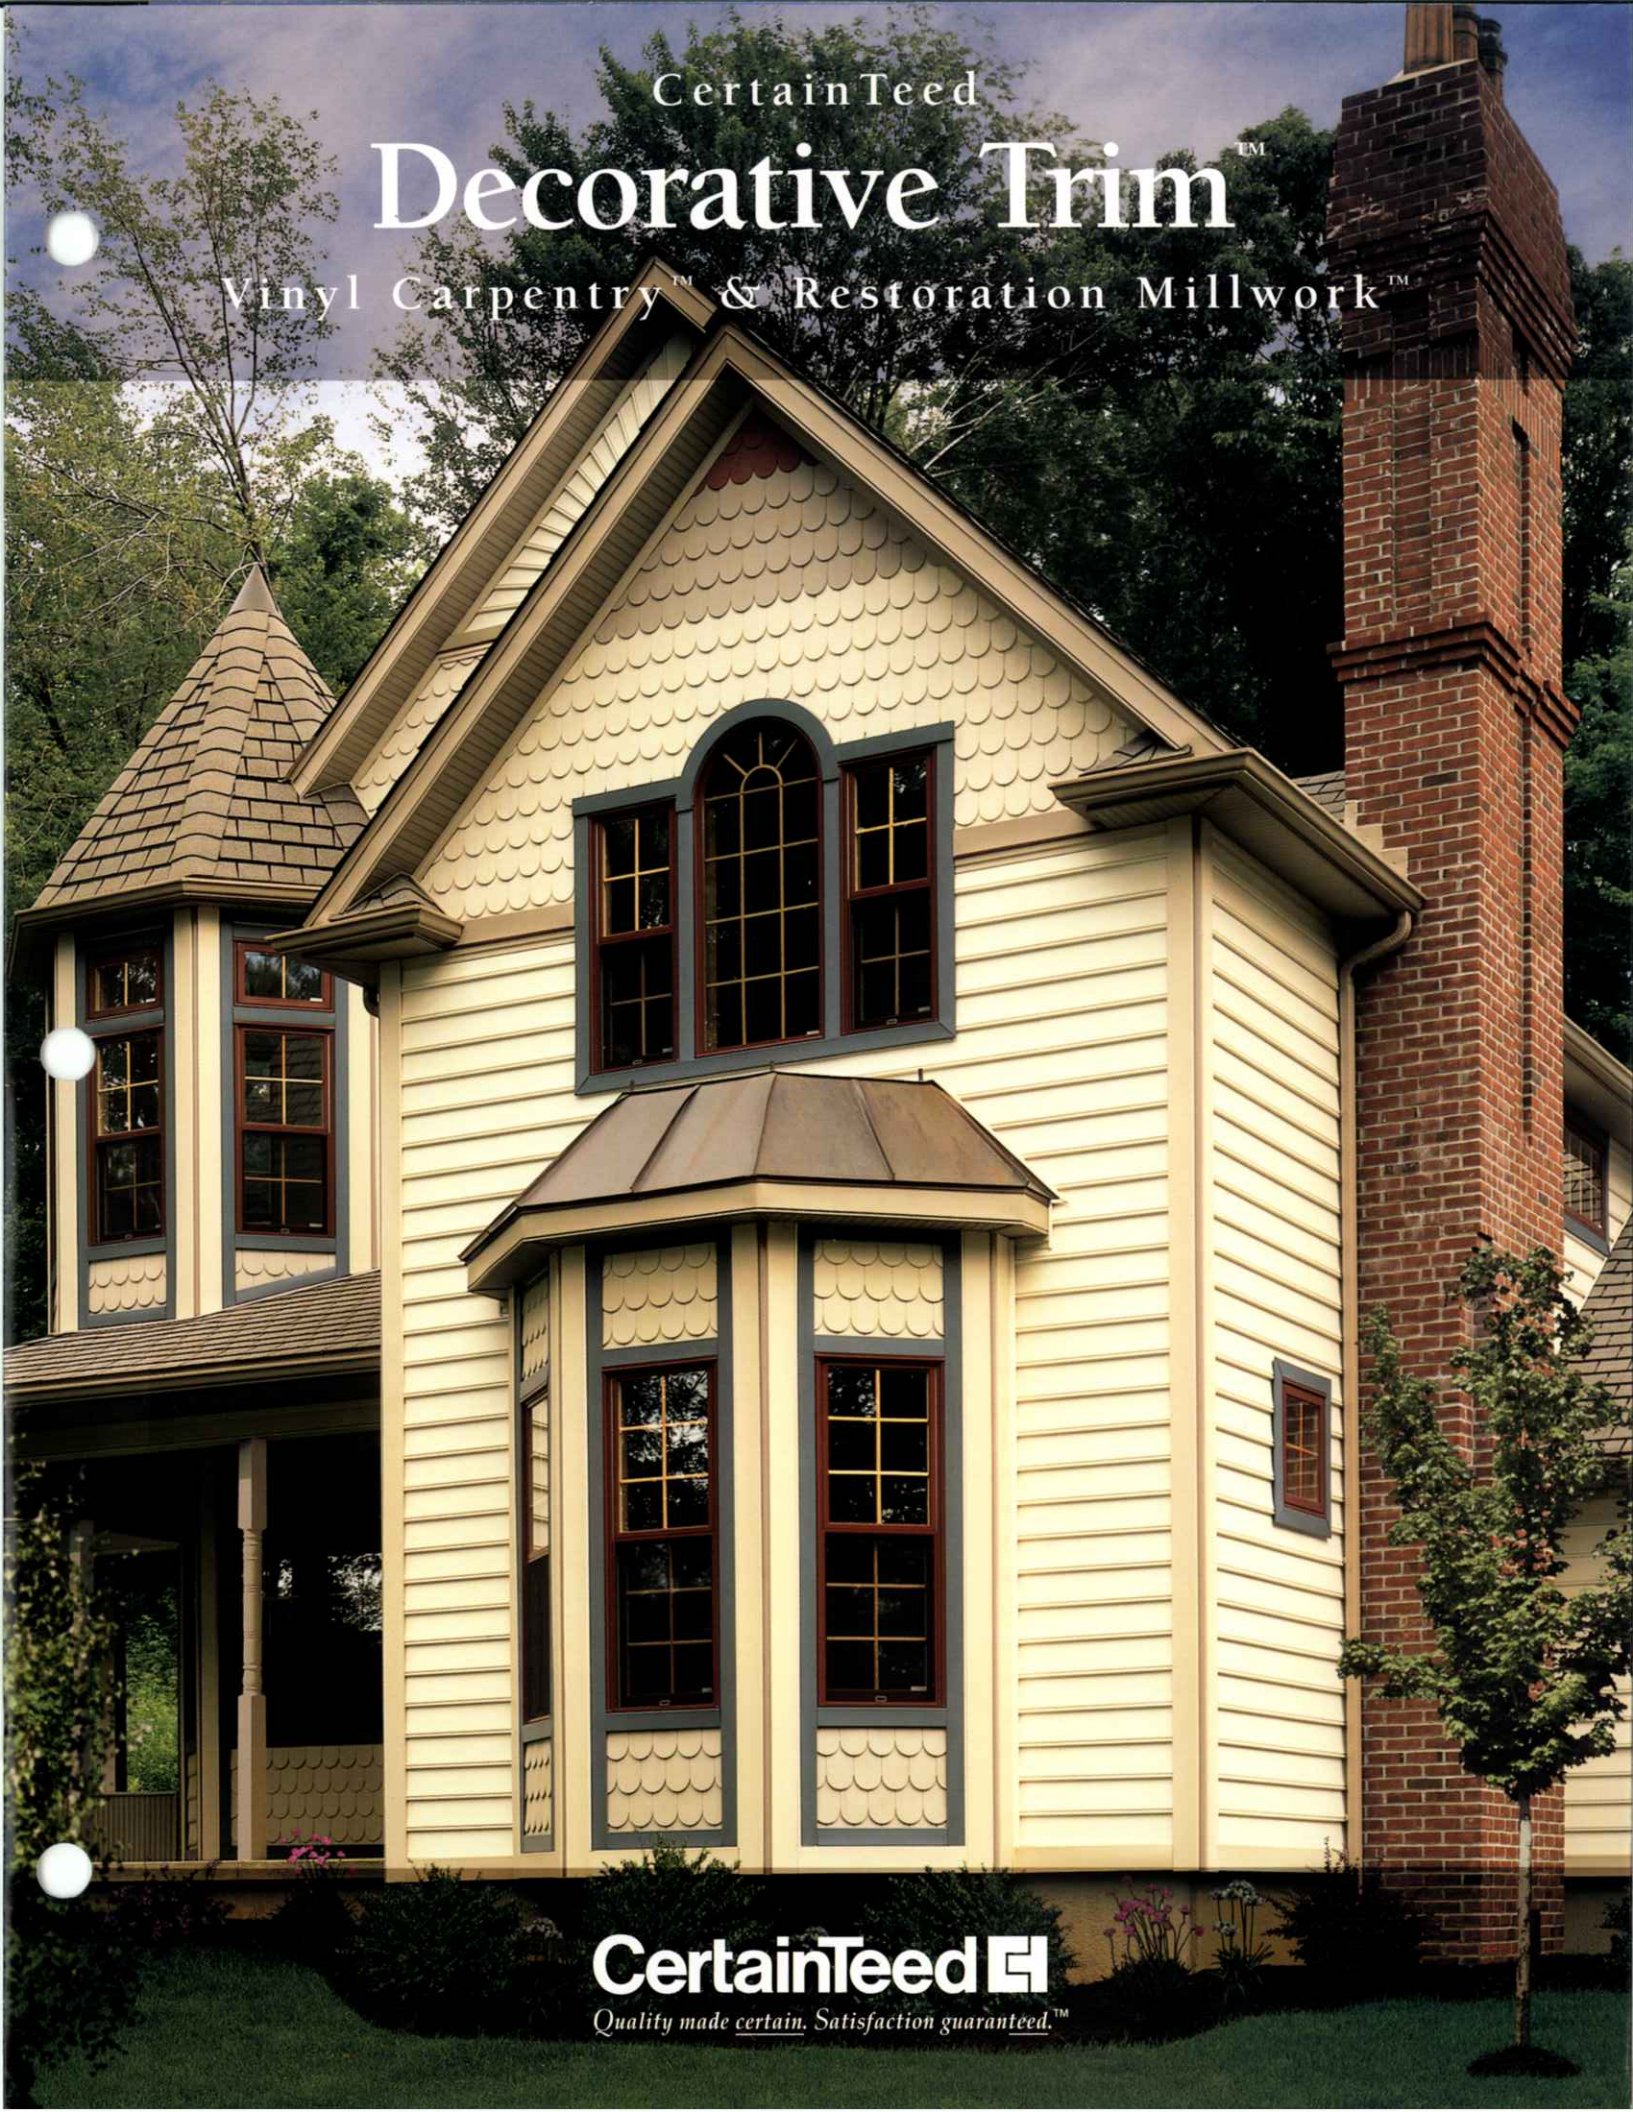

CertainTeed

Decorative Trim™

Vinyl Carpentry™ & Restoration Millwork™

CertainTeed 

Quality made certain. Satisfaction guaranteed.™

Soffit & Gable

Beaded Triple 2" with Soffit Cove Molding

Ironmax™ Double 5" Fully Vented with Cornice Molding