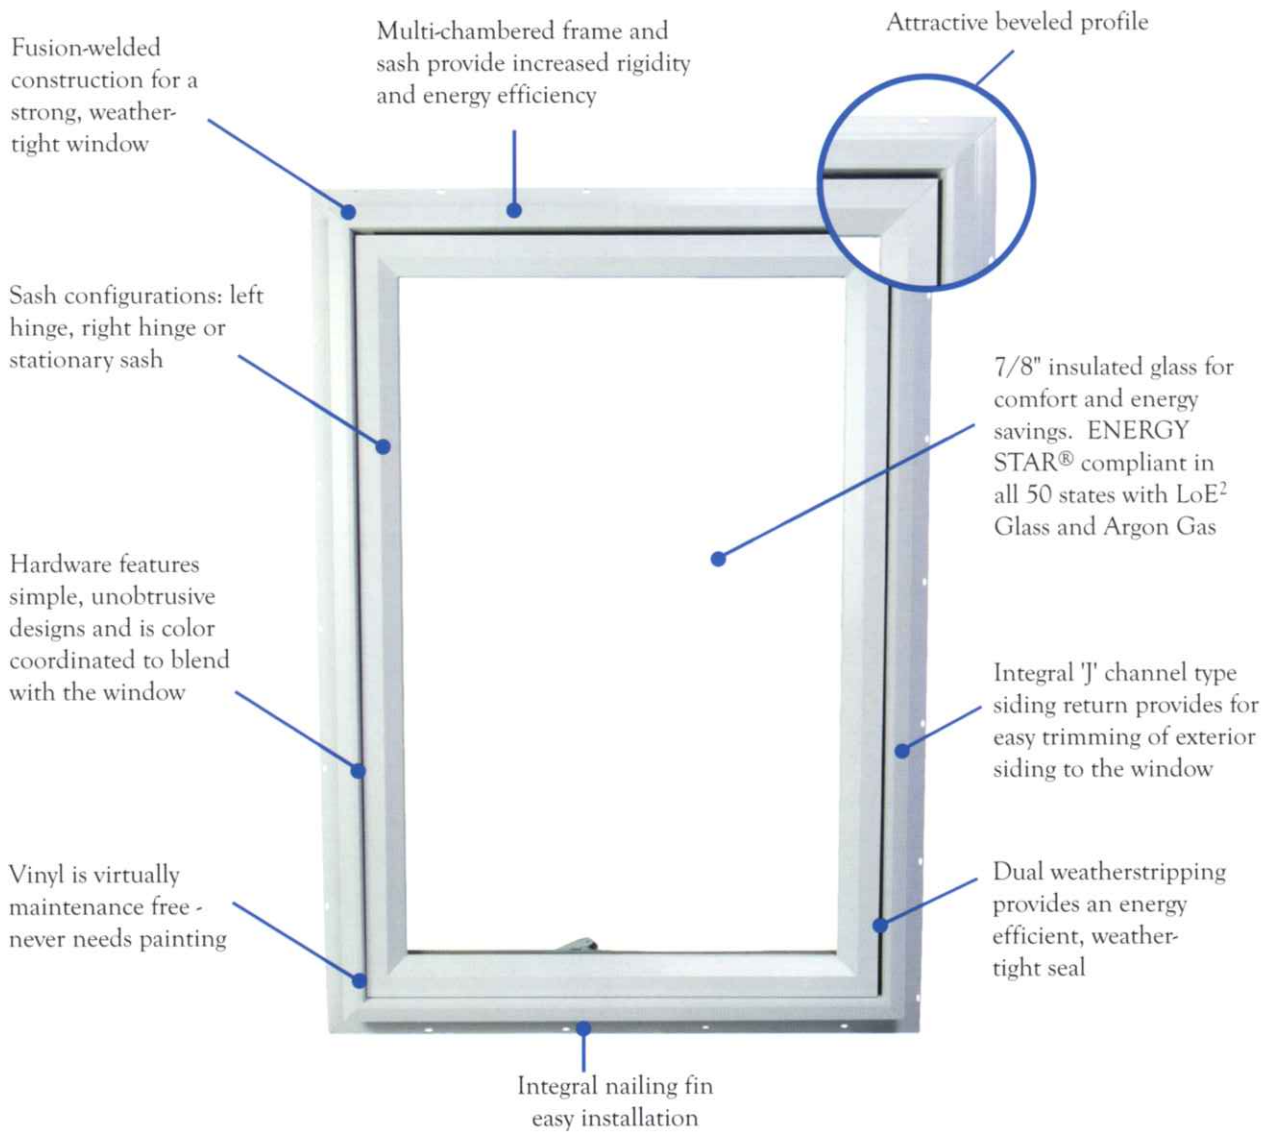

Easy Installation: Twin, triple and combination units come with a continuous head and sill, providing easier handling and installation, as well as a beautiful, finished appearance. A built-in double wall, 'J' channel type siding return allows for easy trimming of the exterior siding to the window.

Performance: Fusion-welded vinyl construction creates a strong, durable window that endures the elements. Intercept[®] Warm-Edge Spacer improves thermal performance and reduces condensation, which can naturally form on windows during temperature changes. A folding operator handle ensures smooth sash operation, while a multi-point locking system provides increased security and seals the window weather-tight.

Convenience: Vinyl will not rot, peel or corrode, making the Series 7550 a low maintenance window that never needs painting. Optional decorative grilles are available in several styles and sealed inside the glass for easy cleaning. Your choice of left hinge, right hinge or stationary sash.

Limited Lifetime Warranty

Folding operator handle eliminates interference with shades and blinds

Series 7550 Features

The perfect balance of style, convenience and energy efficiency.

Models

- | | | | | |
|---|---|--|---|---|
| <p>7551
Single Casement</p> <p>Operable single sash units
Width: 15" to 32"
Height: 24" to 72"
(Max. - 100 United Inches)</p> | <p>7552
Twin Casement</p> <p>Both sashes are operable
Width: 30" to 64"
Height: 24" to 72"
(Max. - 128 United Inches)</p> | <p>7553
Triple Casement</p> <p>Flanker sashes operable, center sash stationary
Width: 45" to 96"
Height: 24" to 72"
(Max. - 156 United Inches)</p> | <p>7554
Quad Casement</p> <p>Flanker sashes operable, center sashes stationary
Width: 60" to 108"
Height: 24" to 72"
(Max. - 180 United Inches)</p> | <p>7556
Casement, Picture Center</p> <p>Flanker sashes operable, picture window stationary
Width: 60" to 108"
Height: 24" to 72"
(Max. - 180 United Inches)</p> |
|---|---|--|---|---|