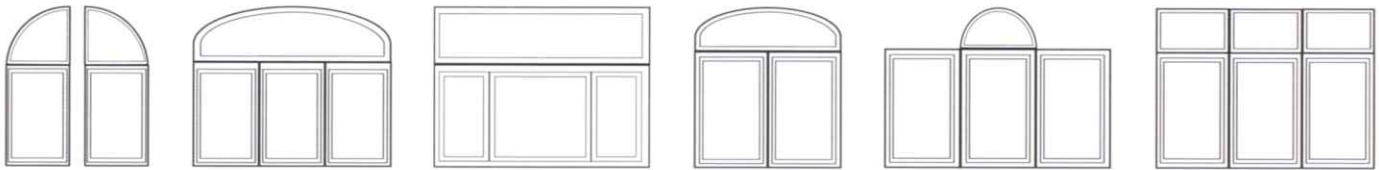

Design Flexibility

Our complete product line of casement windows can be combined in numerous ways. With so many window styles and sizes available, the design possibilities are virtually endless. Silver Line's® mulling systems feature strong, durable mullions, allowing you to mull and stack windows in numerous configurations.