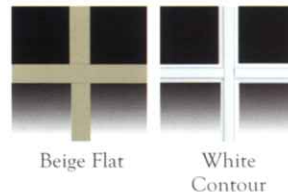

Colonial

Prairie

Diamond

Color Options

All Silver Line vinyl windows are available in white and beige. The color is consistent throughout the vinyl window frame and sash, making scratches virtually invisible.